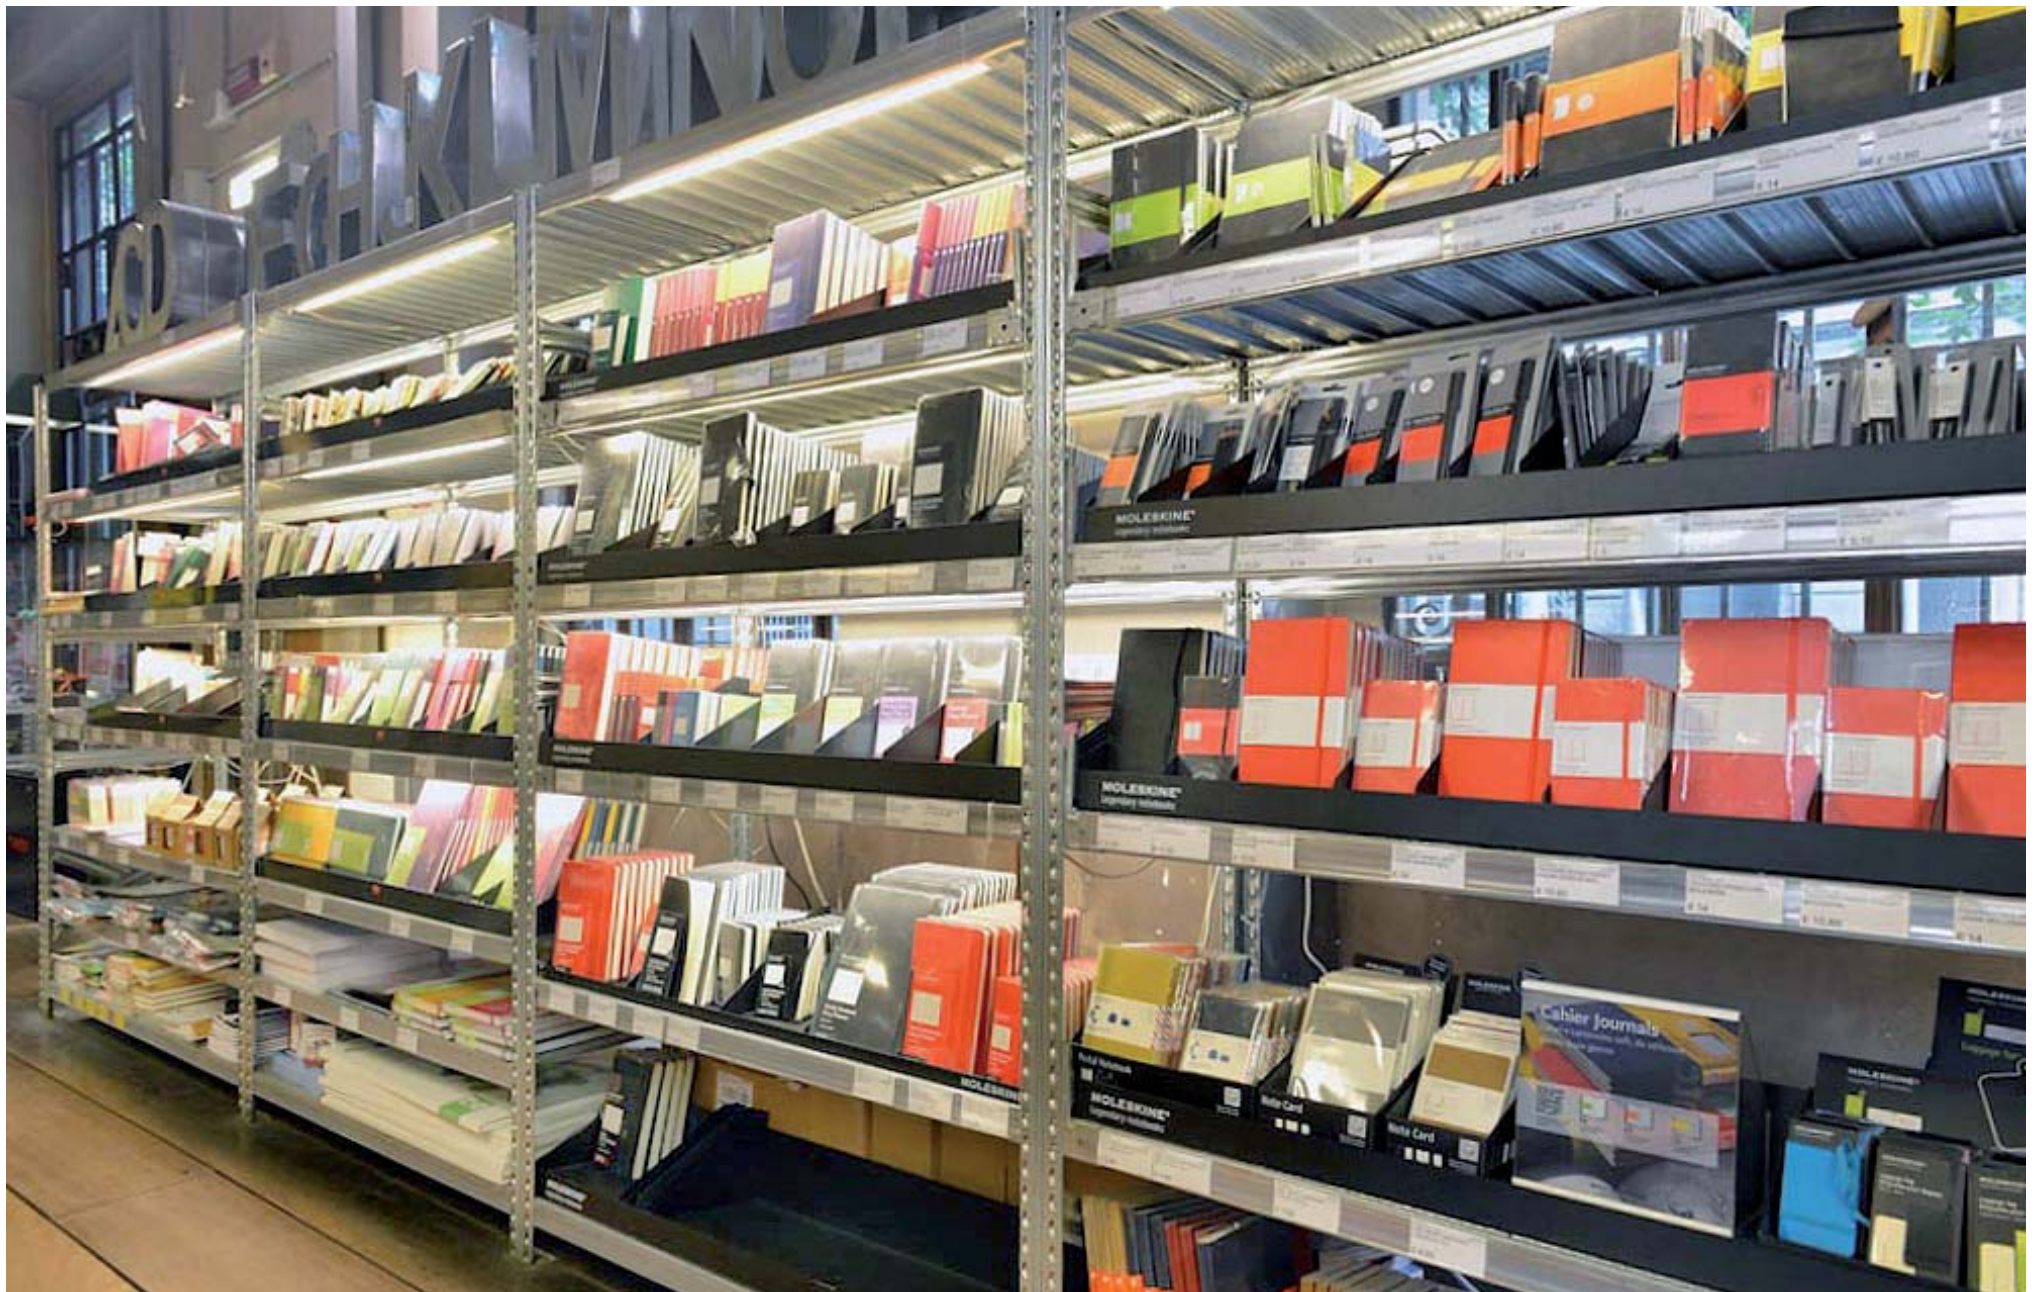

Modular Shopfitting Solution achieved with METALSISTEM's "SUPER 1-2-3" Shelving Series
<September 2012>

Modular Shopfitting Solution achieved with METALSISTEM's "SUPER 1-2-3" Shelving Series
<September 2012>