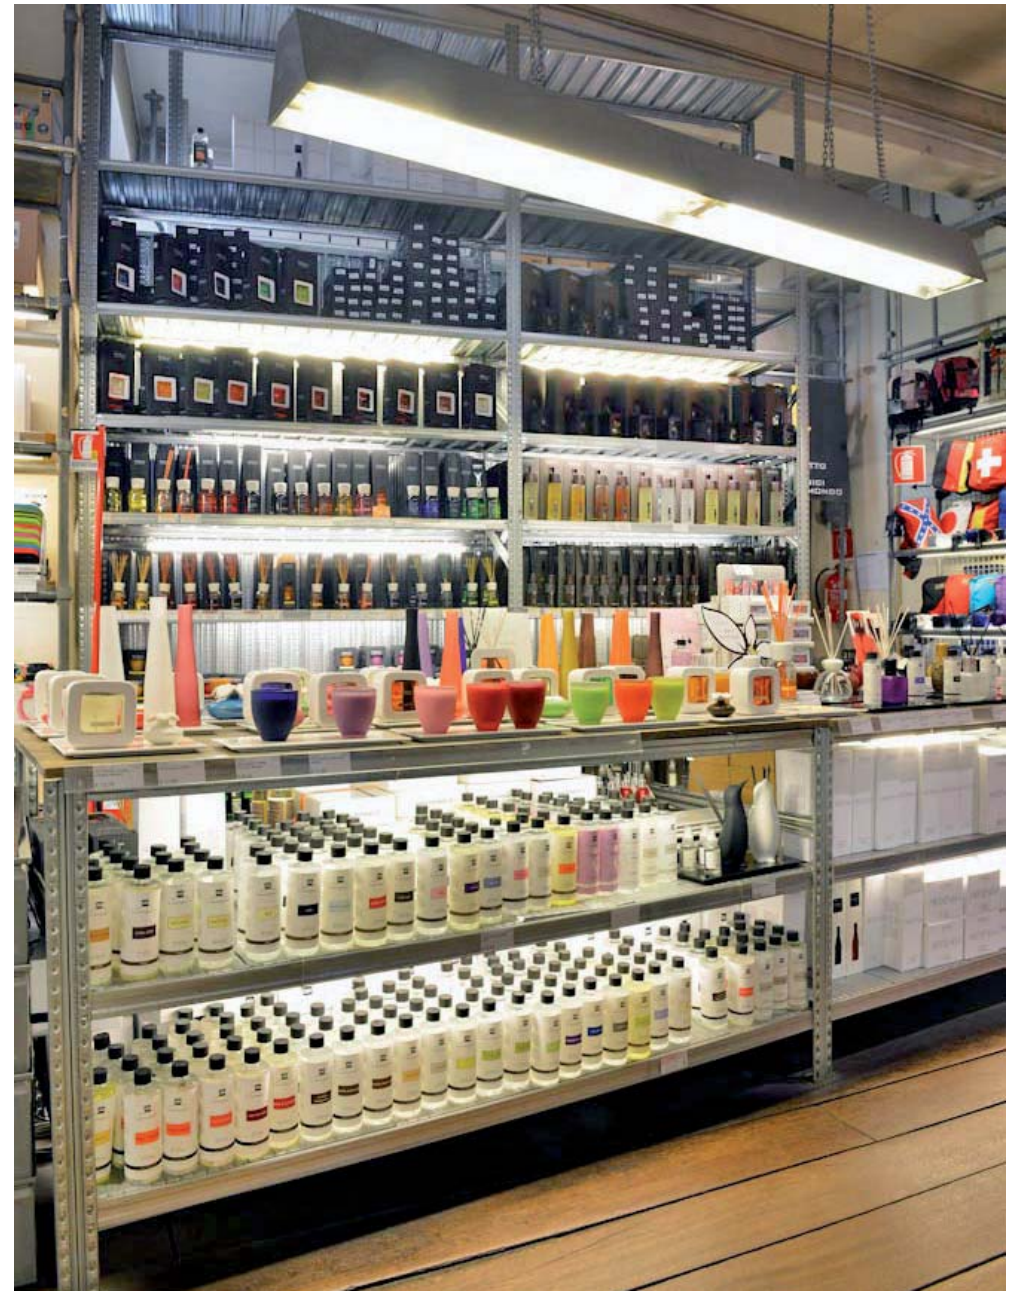

Modular Shopfitting Solution achieved with METALSISTEM's "SUPER 1-2-3" Shelving Series
<September 2012>