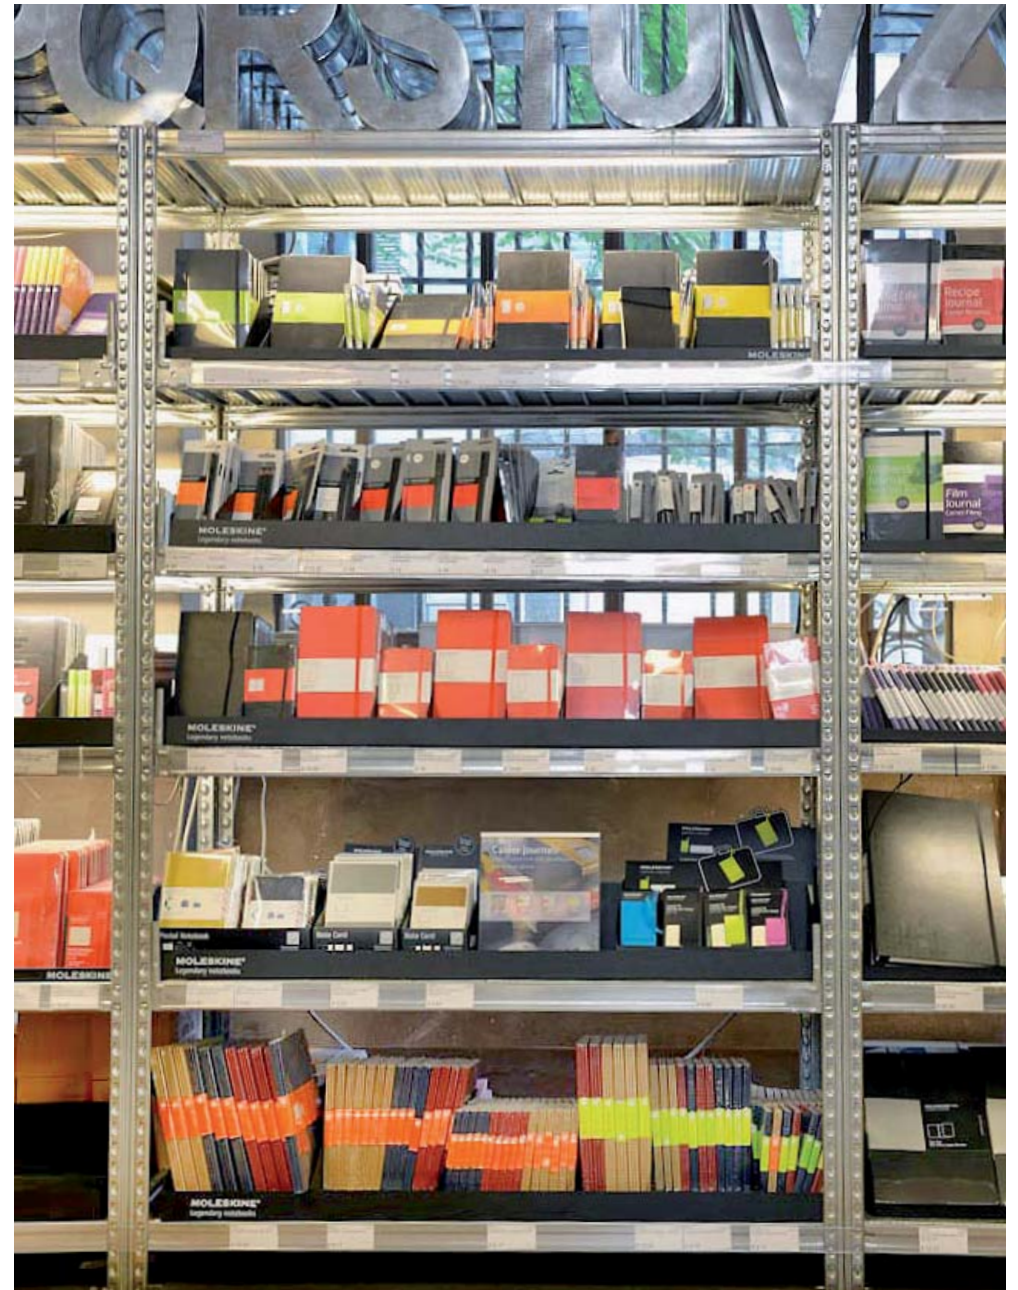

Modular Shopfitting Solution achieved with METALSISTEM's "SUPER 1-2-3" Shelving Series
<September 2012>