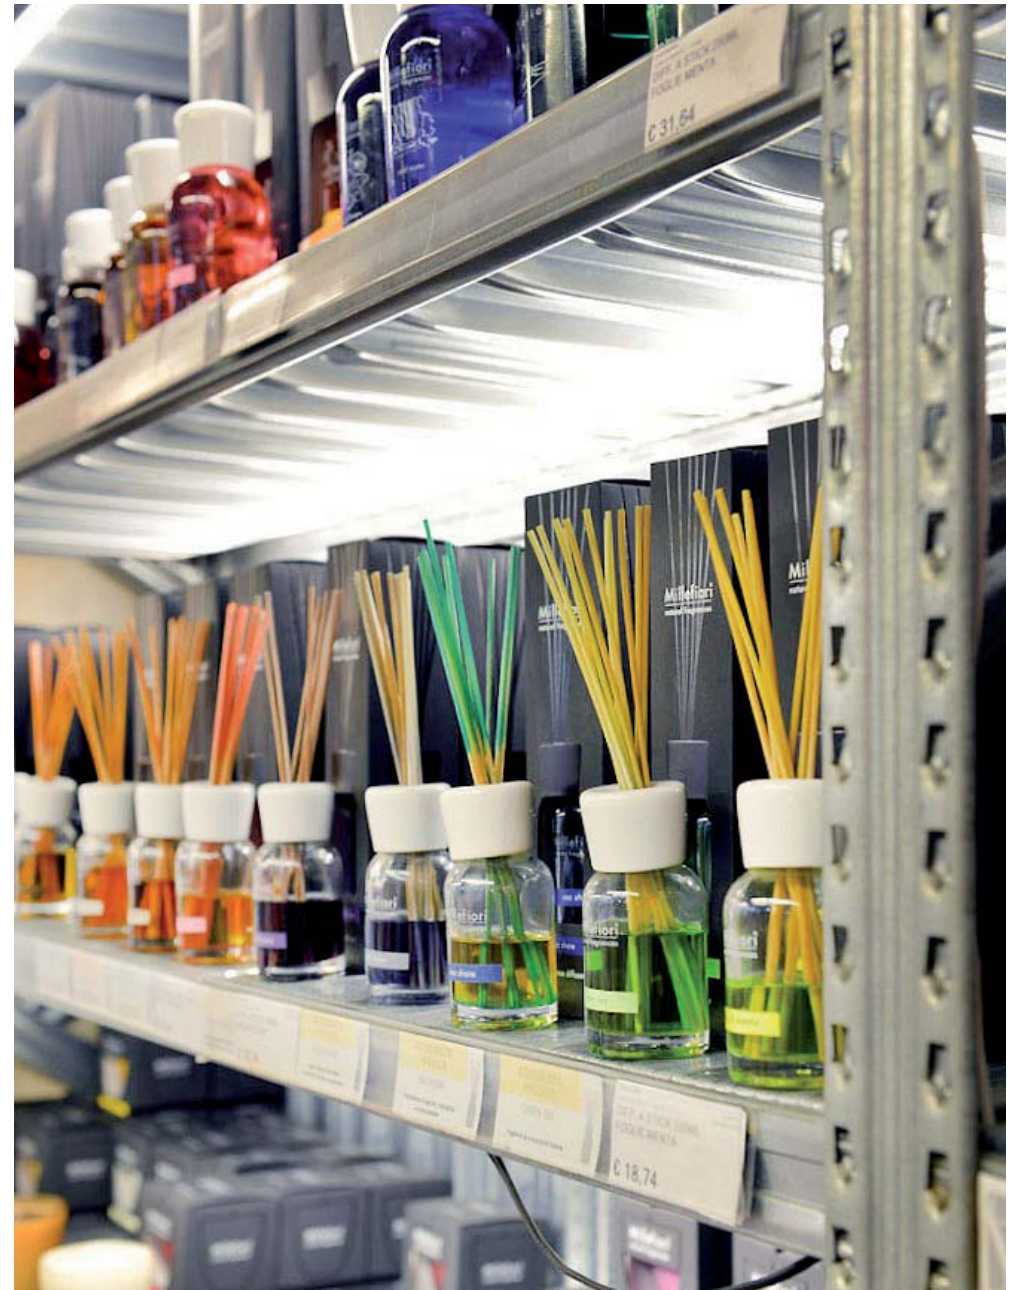

Modular Shopfitting Solution achieved with METALSISTEM's "SUPER 1-2-3" Shelving Series
<September 2012>